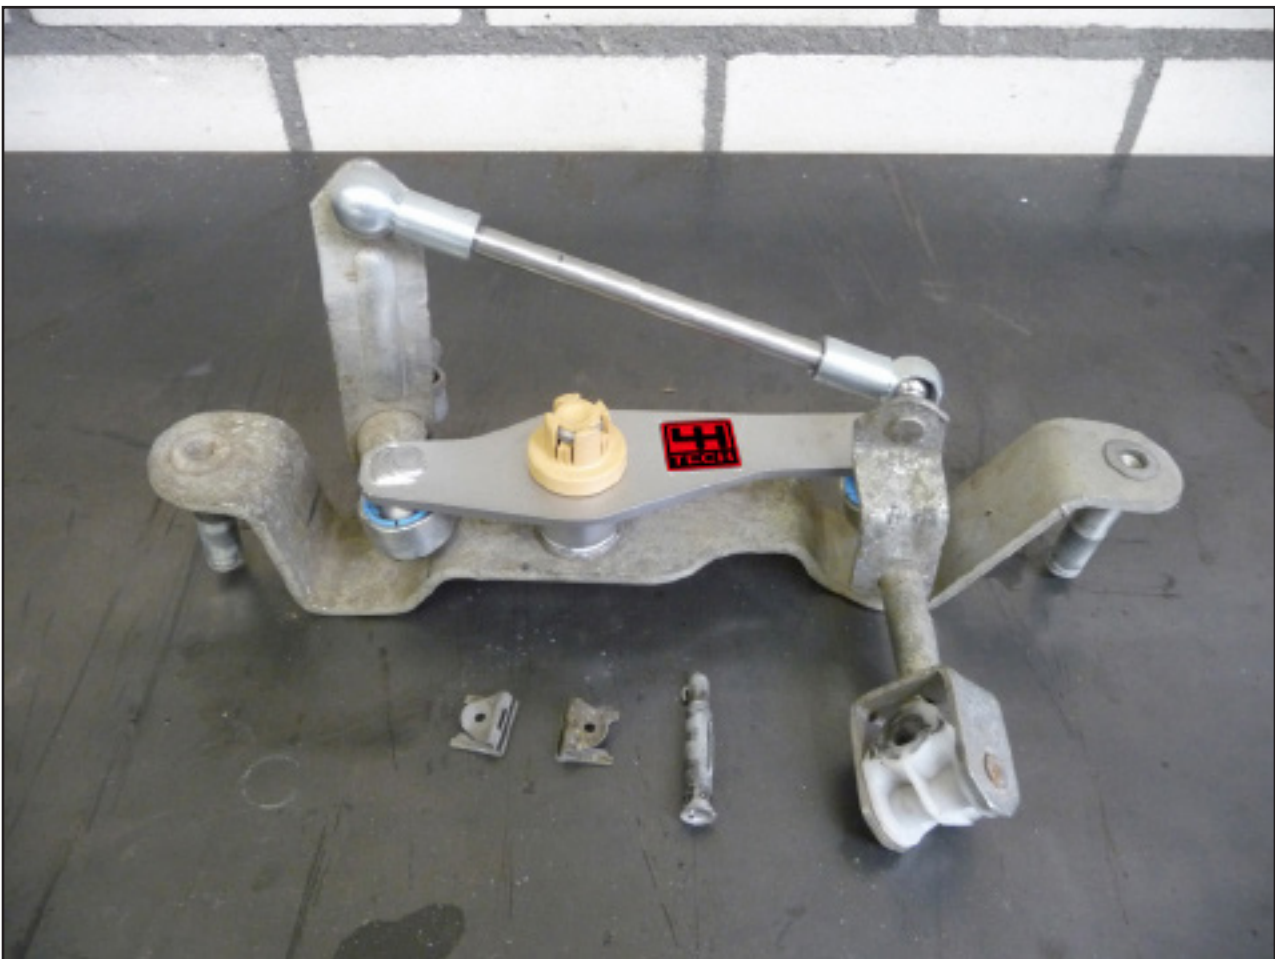

SHORT-SHIFTERS.COM