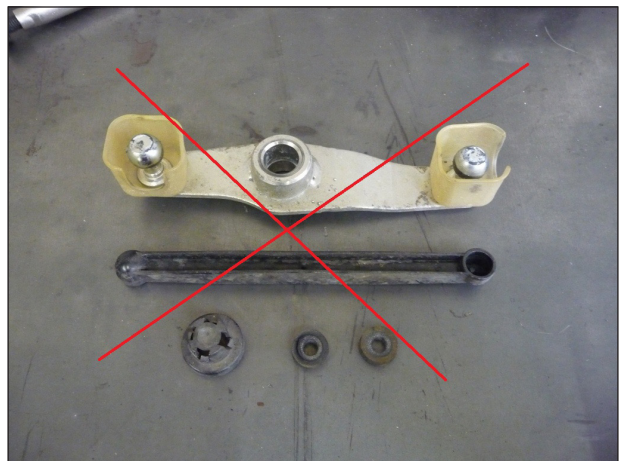

SHORT-SHIFTERS.COM