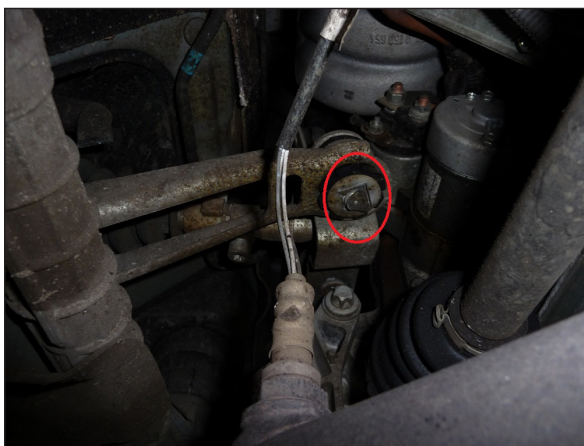

## Fitting guide E-Shift Short Shifter